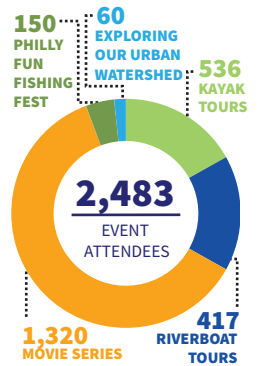

2022 ANNUAL REPORT

SCHUYLKILL RIVER DEVELOPMENT CORPORATION

fulfilling our mission

ENERGIZING THE RIVERFRONT

SRDC and its partners hosted 30 kayak tours, 28 riverboat tours, 8 movie nights, four free Exploring Our Urban Watershed programs, and the annual Philly Fun Fishing Fest. Schuylkill Banks continues to be an important public amenity for Philadelphia's residents and visitors to recreate, commute, and relax, and saw an average of 4,420 user trips per day.