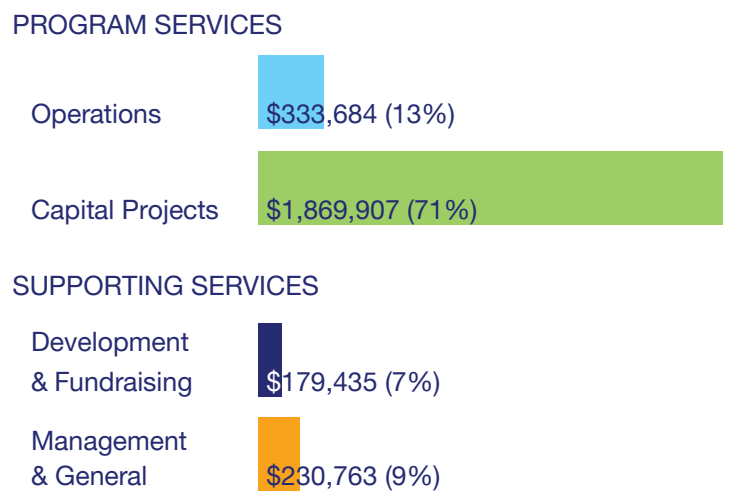

Expenses

donate • volunteer • spread the word
www.schuylkillbanks.org