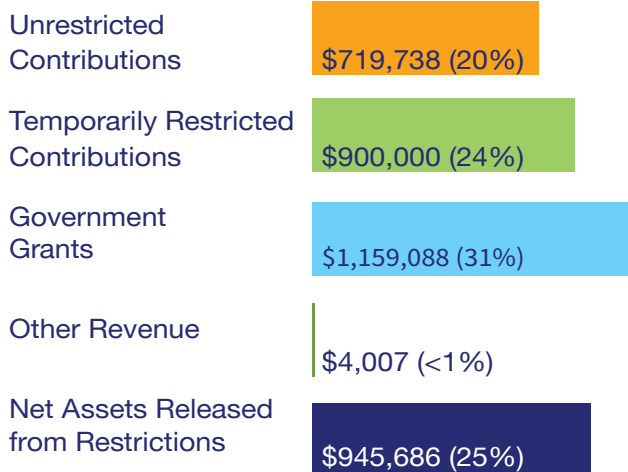

2022 ANNUAL REPORT

SCHUYLKILL RIVER DEVELOPMENT CORPORATION

fulfilling our mission

ENERGIZING THE RIVERFRONT

SRDC and its partners hosted 30 kayak tours, 28 riverboat tours, 8 movie nights, four free Exploring Our Urban Watershed programs, and the annual Philly Fun Fishing Fest. Schuylkill Banks continues to be an important public amenity for Philadelphia's residents and visitors to recreate, commute, and relax, and saw an average of 4,420 user trips per day.

BUILDING THE BANKS

The Bartram's Mile Fishing Pier opened, bringing a new destination to Southwest Philadelphia. Construction continued on the Schuylkill Crossing at Grays Ferry and Christian to Crescent Connector trail segments. Planning and design continued on the 61st to Passyunk Avenue segment. The Bartram's to 61st Street trail segment was a finalist in SBN of Greater Philadelphia's Excellence in GSI Awards.

MAINTAINING THE GREENWAY

SRDC had a successful year working with the City and volunteers to maintain the trail and greenway. In 2022, 625 people contributed 2,418 hours of their time cleaning and greening Schuylkill Banks. SRDC is grateful to all of these volunteers who helped with a variety of tasks, including picking up litter, mulching and spreading gravel, planting 2,442 flowering perennials and grasses, painting, and removing invasive plant species. SRDC also continued repairing the Center City bulkhead.

financing the vision - fye june 30, 2022

Revenue & Support

Expenses

donate • volunteer • spread the word
www.schuylkillbanks.org